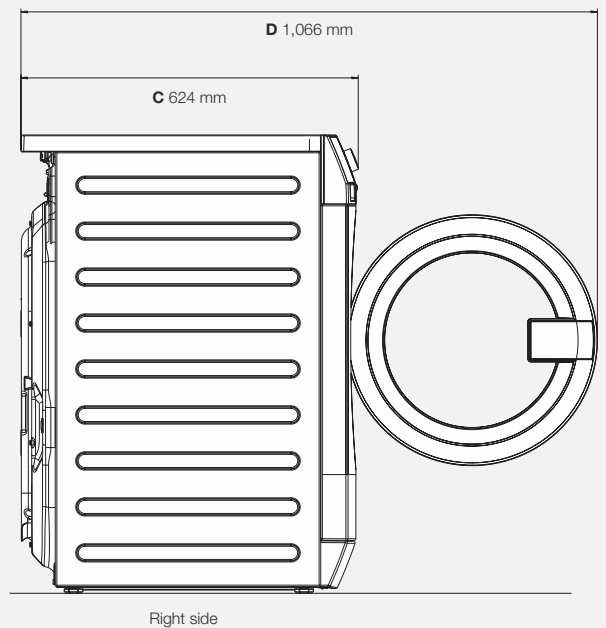

Specifications

Washing capacity, kg	8
Spin speed, rpm	1,400
Energy efficiency class	A+++
Noise level washing, dB(A)	46,9
Program proportionality	Full or not full load: the machine adapts
Drum light	Yes
Drum design	Professional Speed Soak Drum with 4,5 mm holes
Draining system	Drain pump / Drain valve
Hertz	50
Water inlet	Hot & cold
Detergent compartments	3 long
Door lock device	Pull to open with child safety (can be opened from inside applying 70N)
Levelling feet	4 adjustable feet (15 mm adjustment)
Display	Large LCD
Cabinet	Stainless steel

Dimensions including the door frame

Height (A), mm	850
Width (B), mm	597
Depth (C), mm	624
Packaging height, mm	900
Packaging width, mm	630
Packaging depth, mm	701

We reserve the right to alter specifications without notice.