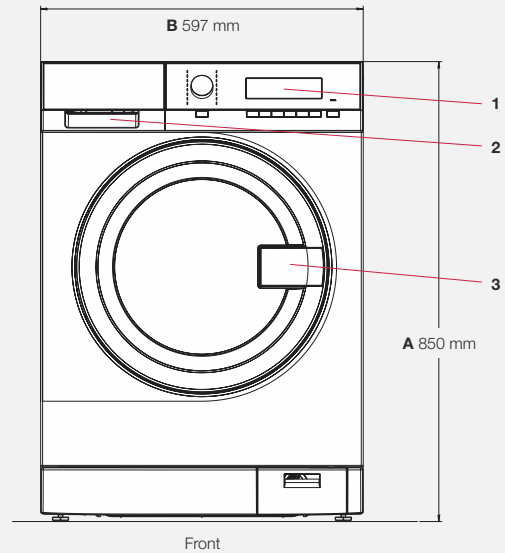

Specifications

Washing capacity, kg	8
Spin speed, rpm	1,400
Energy efficiency class	A+++
Noise level washing, dB(A)	46,9
Program proportionality	Full or not full load: the machine adapts
Drum light	Yes
Drum design	Professional Speed Soak Drum with 4,5 mm holes
Draining system	Drain pump / Drain valve
Hertz	50
Water inlet	Hot & cold
Detergent compartments	3 long
Door lock device	Pull to open with child safety (can be opened from inside applying 70N)
Levelling feet	4 adjustable feet (15 mm adjustment)
Display	Large LCD
Cabinet	Stainless steel

Dimensions including the door frame

Height (A), mm	850
Width (B), mm	597
Depth (C), mm	624
Packaging height, mm	900
Packaging width, mm	630
Packaging depth, mm	701

We reserve the right to alter specifications without notice.