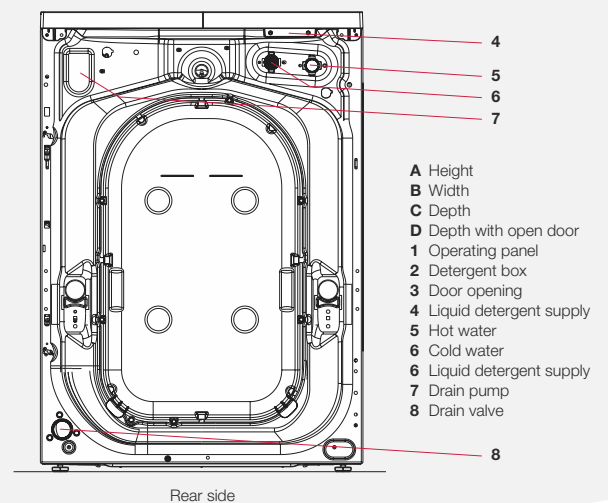

Dimensions including the door frame

Height (A), mm	850
Width (B), mm	597
Depth (C), mm	624
Packaging height, mm	900
Packaging width, mm	630
Packaging depth, mm	701

We reserve the right to alter specifications without notice.