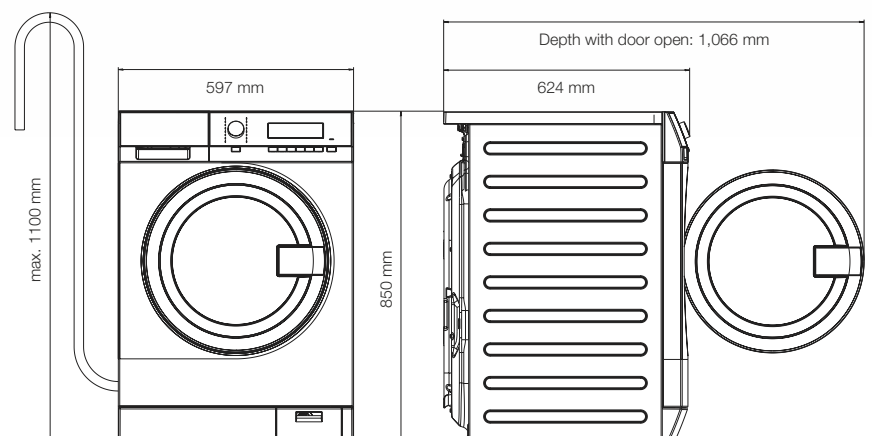

Dimensions